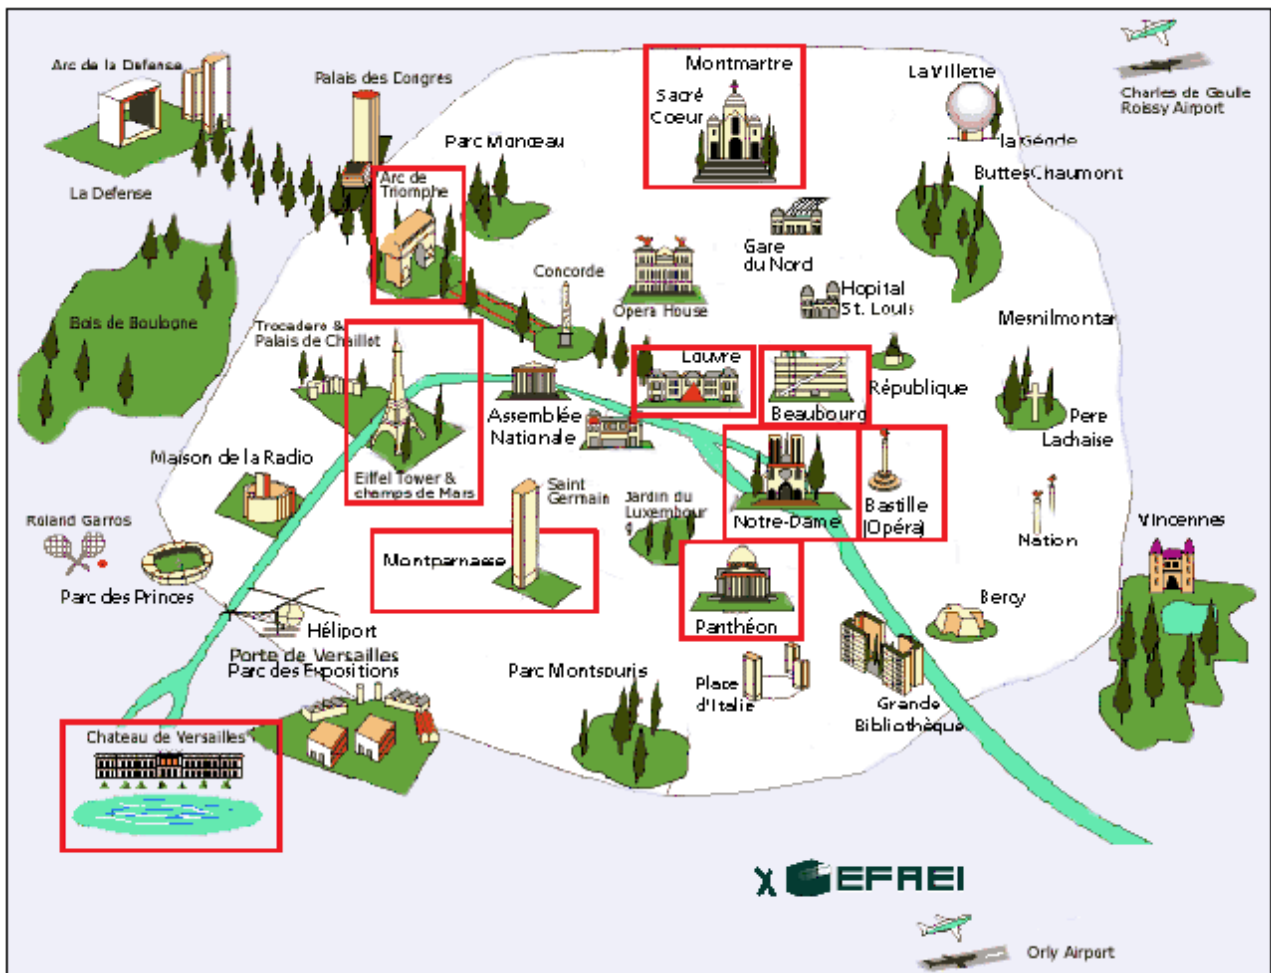

Want more details
about iWeek ?

Paris

How to contact us?

iWeek

Address

EFREI I WEEK
30-32 avenue de la République
94815 Villejuif cedex
France

Mail

iweek@efrei.fr

EFREI

Address

EFREI
30-32 avenue de la République
94815 Villejuif cedex
France

Website

www.efrei.fr

Further contacts

Mme Christiane Michel-O'Hanlon (Director of International and Language Studies)

michelc@efrei.fr