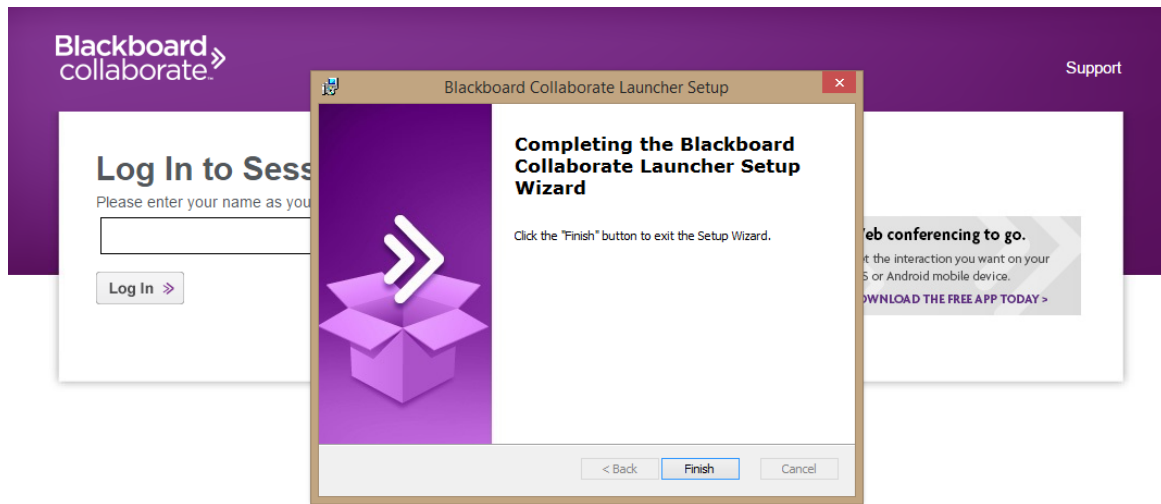

- introduceti **numele dvs.** si **nume Universitate + oras** in casuta afisata, pe pagina care se deschide.

©2001-2016 Blackboard Inc. and its subsidiary companies. All rights reserved. (ca-sas.bbcollab.com)
Terms of Use | Privacy Policy | Rules of Conduct | Cookie Policy

- apasati **Login** si acceptati downloadarea fisierului (format * **.collab** file) si deschideti-l, dand dublu click pe el (in bara din stanga jos a ferestrei browserului);

©2001-2016 Blackboard Inc. and its subsidiary companies. All rights reserved. (ca-sas.bbcollab.com)
Terms of Use | Privacy Policy | Rules of Conduct | Cookie Policy