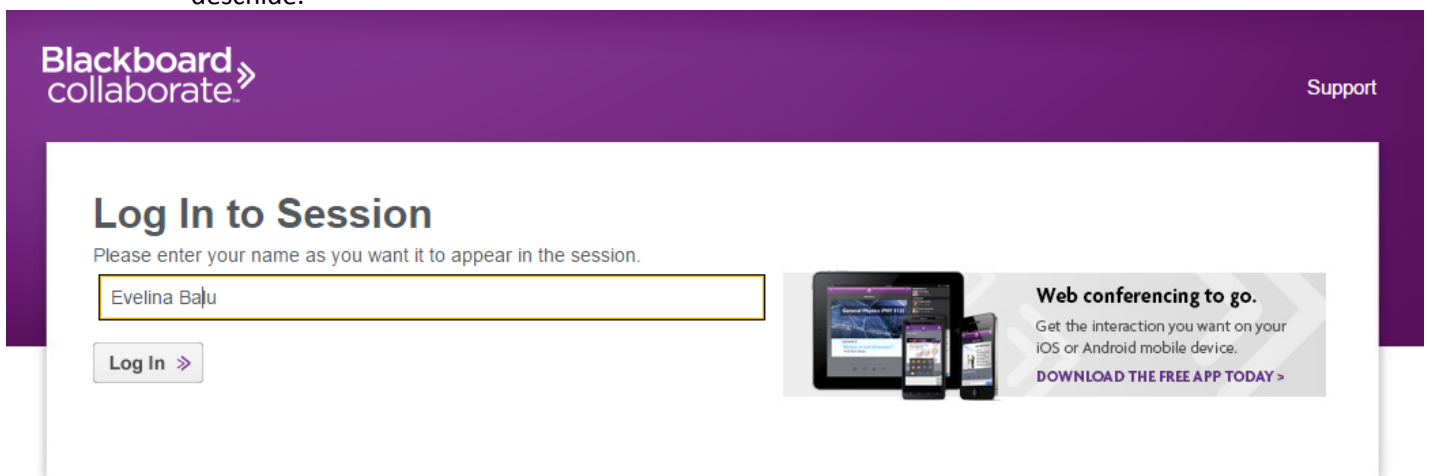

The screenshot shows a web browser window with the address bar displaying the URL from the previous block. The page has a dark purple header with the Blackboard Collaborate logo on the left and a 'Support' link on the right. The main content area is white and features the heading 'Get started with the Blackboard Collaborate Launcher'. Below this, there is a sub-heading 'Download the launcher' and a dropdown menu set to 'Windows'. A 'Download' button with a right-pointing arrow is visible. At the bottom of the white area, there is a link: 'Already installed the launcher? Launch Blackboard Collaborate now.' The footer of the page contains small copyright and policy information.

- in coltul din stanga jos incepe sa se descarce aplicatia necesara pentru accesul pe platforma. Dupa aproximativ 2 minute, are loc descarcarea integrala a aplicatiei. Dati click pe imaginea din stanga jos pentru a lansa aplicatia pe computerul dvs.

- pe ecran va apare o fereastră unde trebuie sa selectati succesiv butoanele **Next >> Install >> Finish.**

- introduceti **numele dvs.** si **nume Universitate + oras** in casuta afisata, pe pagina care se deschide.