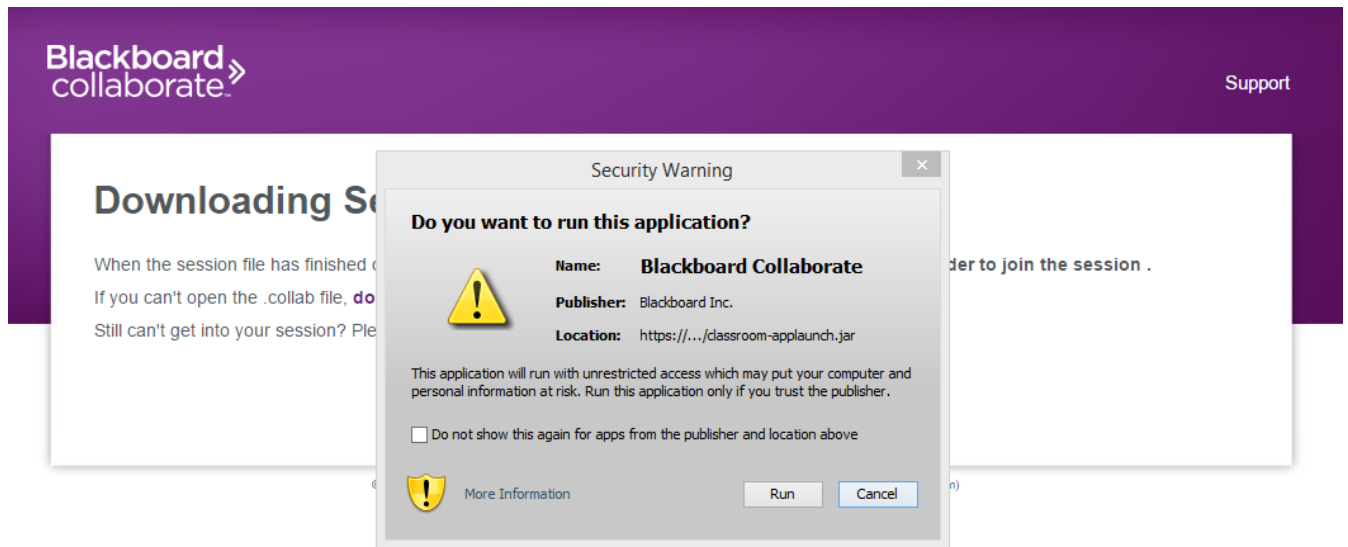

- selectati butonul **Run** in cazul in care va apare un astfel de mesaj pe ecran.