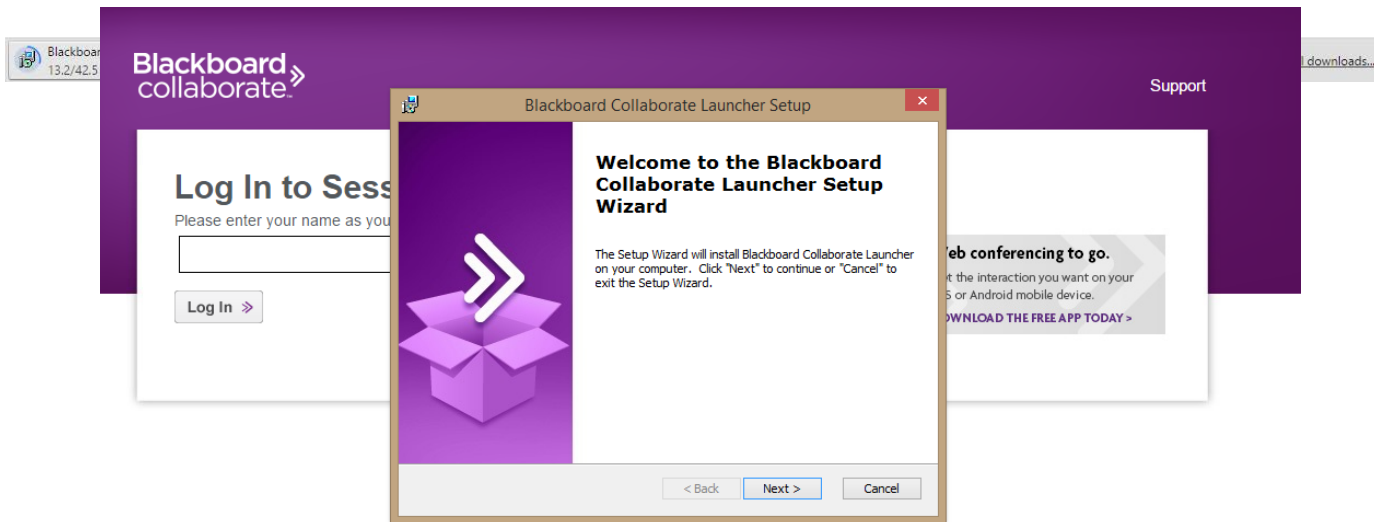

- pe ecran va apare o fereastră unde trebuie sa selectati succesiv butoanele **Next >> Install >> Finish.**