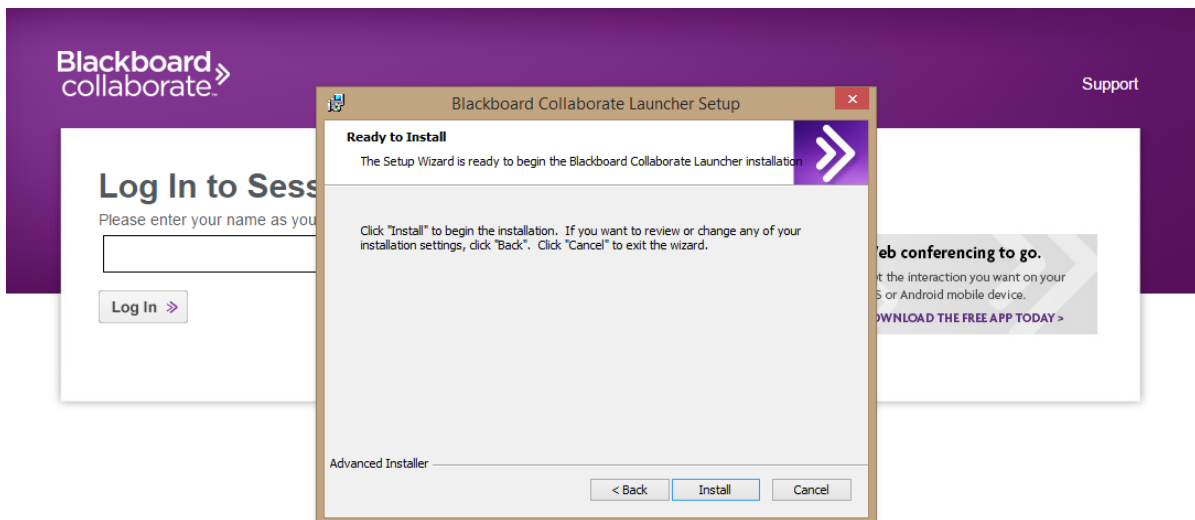

- pe ecran va apare o fereastră unde trebuie sa selectati succesiv butoanele **Next >> Install >> Finish.**