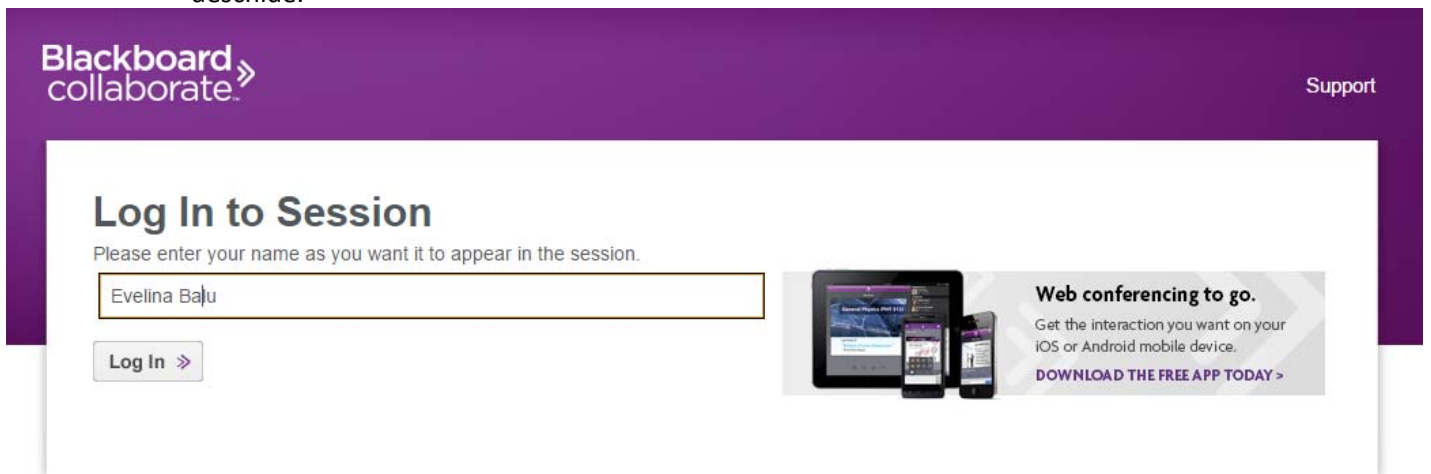

The screenshot shows a web browser window displaying the Blackboard Collaborate Launcher download page. The page has a dark purple header with the Blackboard Collaborate logo on the left and a 'Support' link on the right. The main content area is white and features the heading 'Get started with the Blackboard Collaborate Launcher'. Below this, there is a sub-heading 'Download the launcher' and a dropdown menu set to 'Windows'. A 'Download' button with a right-pointing arrow is visible. At the bottom of the white area, there is a link that says 'Already installed the launcher? Launch Blackboard Collaborate now.' The footer of the page contains copyright information: '©2001-2016 Blackboard Inc. and its subsidiary companies. All rights reserved. (ca-sas.bbcollab.com) Terms of Use | Privacy Policy | Rules of Conduct | Cookie Policy'.

- in coltul din stanga jos incepe sa se descarce aplicatia necesara pentru accesul pe platforma. Dupa aproximativ 2 minute, are loc descarcarea integrala a aplicatiei. Dati click pe imaginea din stanga jos pentru a lansa aplicatia pe computerul dvs.

- pe ecran va apare o fereastra unde trebuie sa selectati succesiv butoanele **Next >> Install >> Finish.**

- introduceti **numele dvs.** si **nume Universitate + oras** in casuta afisata, pe pagina care se deschide.