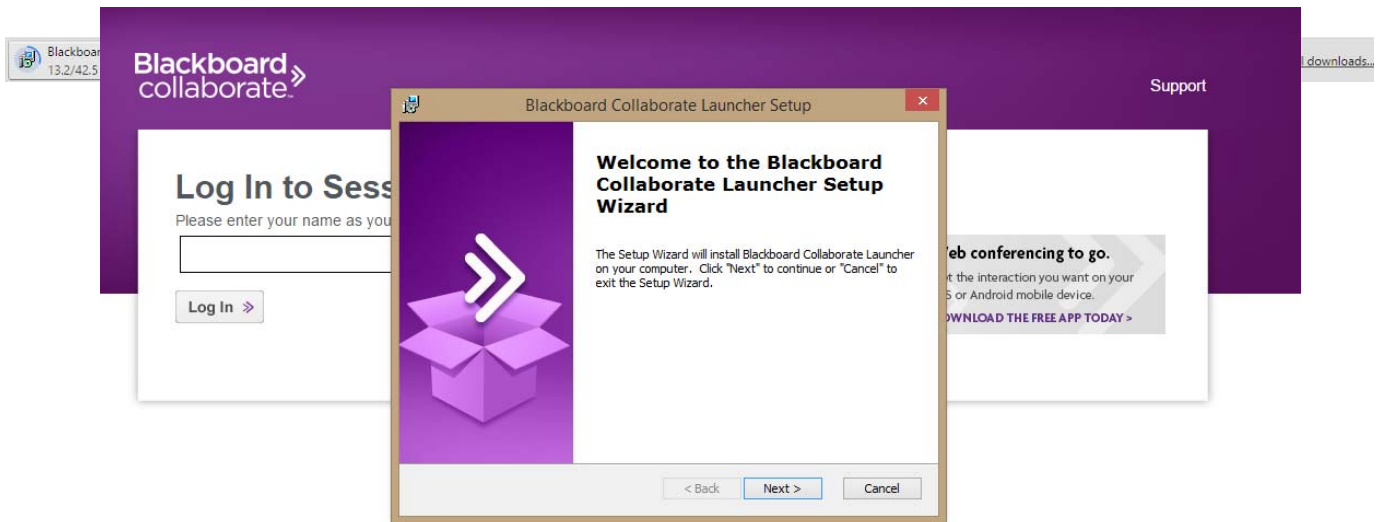

- pe ecran va apare o fereastra unde trebuie sa selectati succesiv butoanele **Next >> Install >> Finish.**