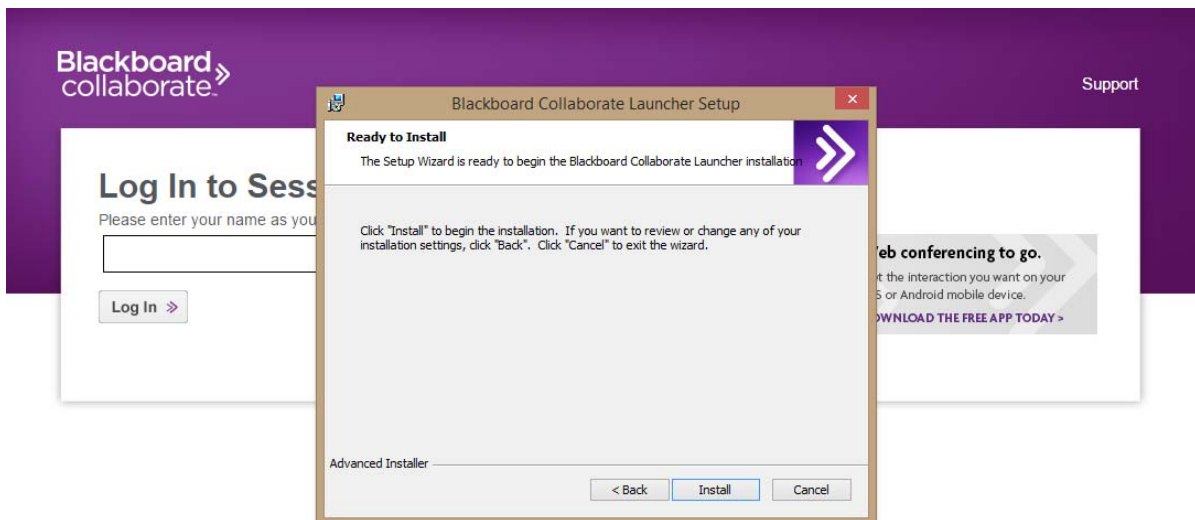

- pe ecran va apare o fereastra unde trebuie sa selectati succesiv butoanele **Next >> Install >> Finish.**