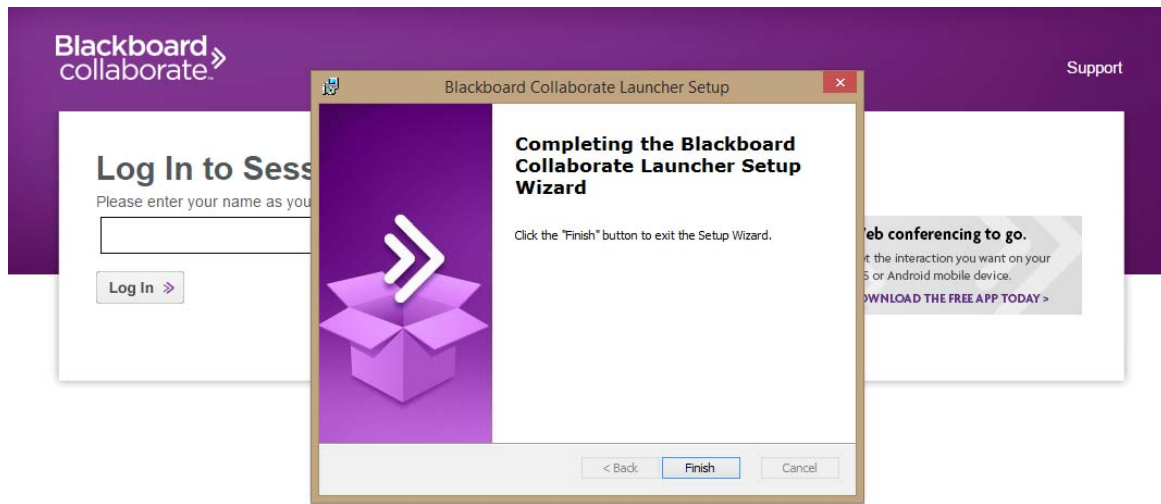

- introduceti **numele dvs.** si **nume Universitate + oras** in casuta afisata, pe pagina care se deschide.

©2001-2016 Blackboard Inc. and its subsidiary companies. All rights reserved. (ca-sas.bbcollab.com)
Terms of Use | Privacy Policy | Rules of Conduct | Cookie Policy

- apasati **Login** si acceptati downloadarea fisierului (format * **.collab** file) si deschideti-l, dand dublu click pe el (in bara din stanga jos a ferestrei browserului);

©2001-2016 Blackboard Inc. and its subsidiary companies. All rights reserved. (ca-sas.bbcollab.com)
Terms of Use | Privacy Policy | Rules of Conduct | Cookie Policy